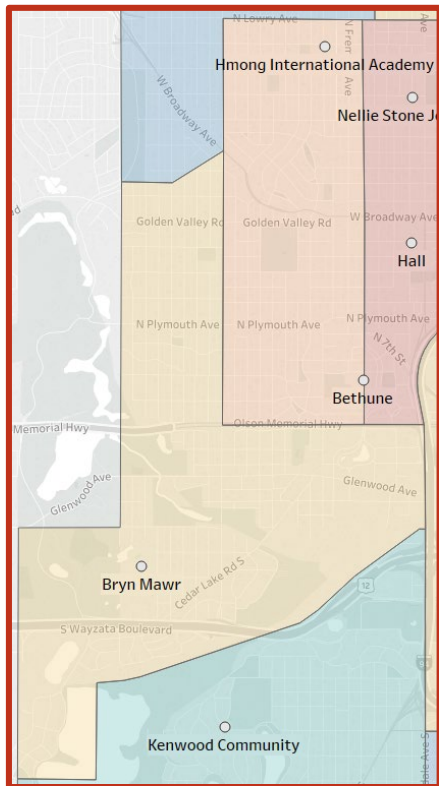

Ob lubtsev kawm ntawv RIS: Henry High thiab North

- Henry High @ 90.59%
- North Academy @ 98.47%

Ib lub tsev kawm ntawv tsis muaj neeg kawm coob txaus: Tsuas muaj 17.5 ntawm ib puas feem kawm hauv North xwb

High School	Haum	Cov Rau Npe	Enr%	FRL	Frl%	SOC	Soc%
Edison High	1550	840	54.19%	612	72.86%	665	79.17%
Henry High	1571	861	54.81%	589	68.41%	780	90.59%
North Academy	1864	326	17.49%	227	69.63%	321	98.47%
Roosevelt High	2051	931	45.39%	628	67.45%	684	73.47%
South High	2072	1660	80.12%	882	53.13%	1043	62.83%
Southwest High	2092	1833	87.62%	683	37.26%	793	43.26%
Washburn High	1540	1556	101.04%	509	32.71%	649	41.71%

- Cov tsev kawm ntawv zej zos tej ciam lub homphiaj kawg nkaus
- Muab cov ciam rau cov high school kho dua tshiab nrog rau cov kawm tas middle school kom cov tsev kawm ntawm zej zos thiaj ruaj khov thiab kom thiaj tsis tau muab cov middle school rau ib thaj tsam twg sib faib.
- Yog npaj cov elementary zoo dua ces yuav npaj tau cov middle kom zoo dua mus rau high school, ces lawv yuav yimhuab kawm tau zoo dua
- Faib tej kev pab kom sib npaug zog mus kom txhua nrho xya lub high school, qhov no yuav pab tau cov tub kawm ntawv kom muaj kev kawm txhua nrho nyob rau hauv lawv cov zej zos high school.
- Kho txojkev rau npe rau Northside

Kho Dua Lub High School Uas Siv Los Ua Qauv Kom Ntxaws

- Hloov Hmong International Academy ciaj ciam ntawm qab teb mus rau qaum Broadway Ave
- Muab lub North nws tso rau nws ib qho chaw rau npe

Kho Dua Lub High School Uas Siv Los Ua Qauv Kom Ntxaws