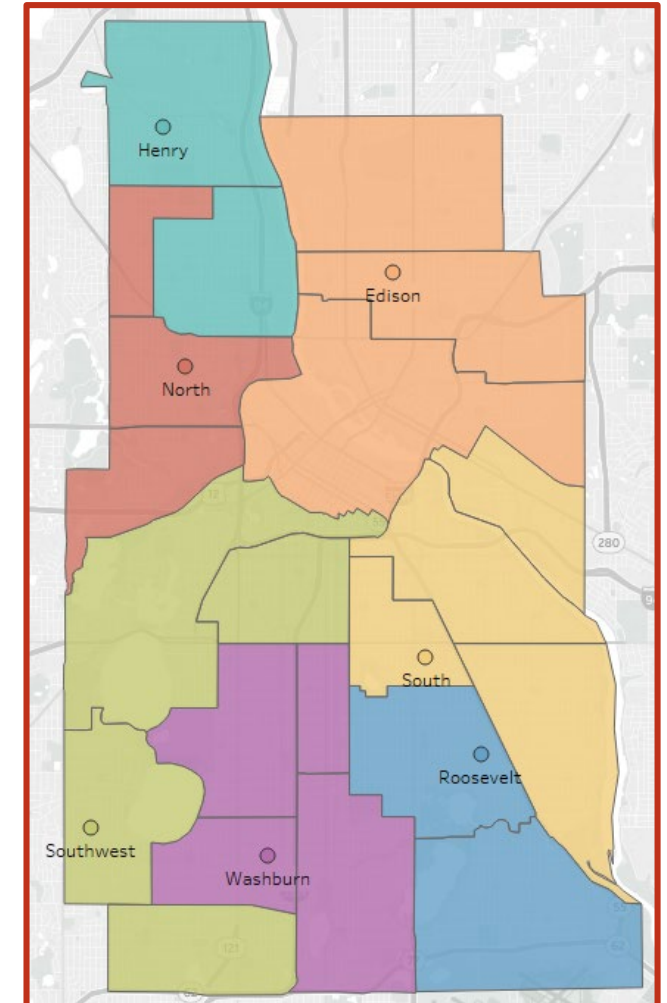

Ob lubtsev kawm ntawv RIS: Henry High thiab North

- Henry High @ 90.59%
- North Academy @ 98.47%

Ib lub tsev kawm ntawv tsis muaj neeg kawm coob txaus: Tsuas muaj 17.5 ntawm ib puas feem kawm hauv North xwb

High School	Haum	Cov Rau Npe	Enr%	FRL	Frl%	SOC	Soc%
Edison High	1550	840	54.19%	612	72.86%	665	79.17%
Henry High	1571	861	54.81%	589	68.41%	780	90.59%
North Academy	1864	326	17.49%	227	69.63%	321	98.47%
Roosevelt High	2051	931	45.39%	628	67.45%	684	73.47%
South High	2072	1660	80.12%	882	53.13%	1043	62.83%
Southwest High	2092	1833	87.62%	683	37.26%	793	43.26%
Washburn High	1540	1556	101.04%	509	32.71%	649	41.71%