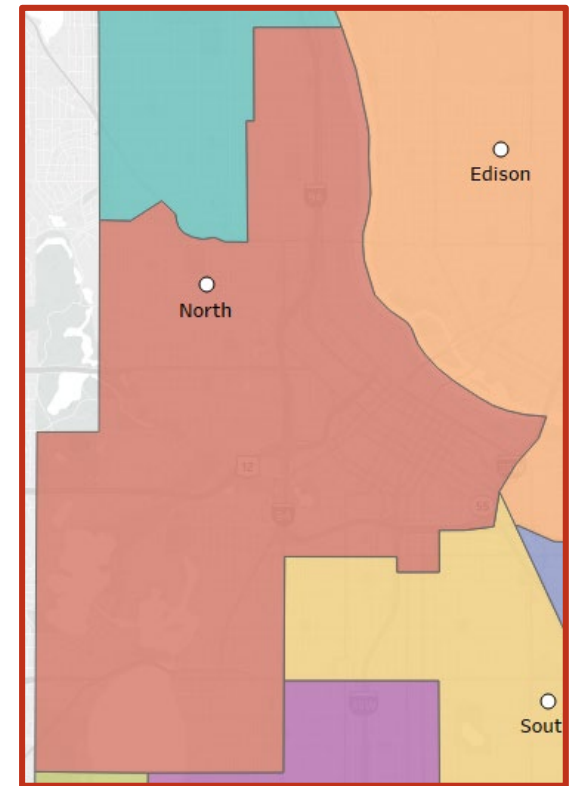

Kho Dua Lub High School Uas Siv Los Ua Qauv Kom Ntxaws

- Hloov Hmong International Academy ciaj ciam ntawm qab teb mus rau qaum Broadway Ave
- Muab lub North nws tso rau nws ib qho chaw rau npe