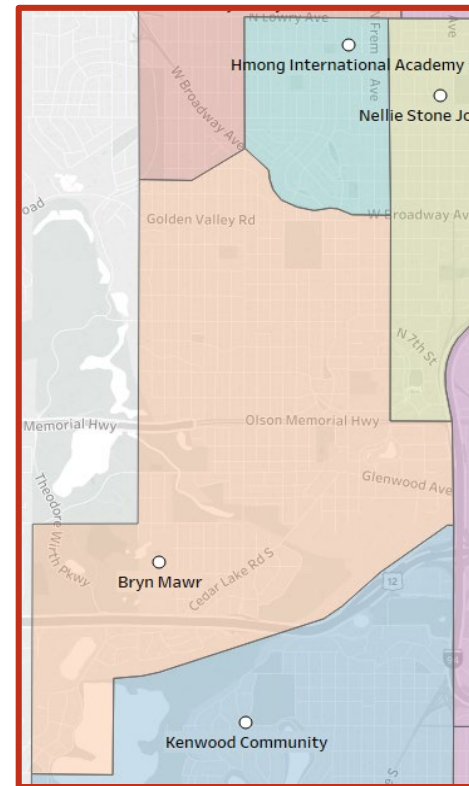

Ob lubtsev kawm ntawv RIS: Henry High thiab North

- Henry High @ 90.59%
- North Academy @ 98.47%

Ib lub tsev kawm ntawv tsis muaj neeg kawm coob txaus: Tsuas muaj 17.5 ntawm ib puas feem kawm hauv North xwb

High School	Haum	Cov Rau Npe	Enr%	FRL	Frl%	SOC	Soc%
Edison High	1550	840	54.19%	612	72.86%	665	79.17%
Henry High	1571	861	54.81%	589	68.41%	780	90.59%
North Academy	1864	326	17.49%	227	69.63%	321	98.47%
Roosevelt High	2051	931	45.39%	628	67.45%	684	73.47%
South High	2072	1660	80.12%	882	53.13%	1043	62.83%
Southwest High	2092	1833	87.62%	683	37.26%	793	43.26%
Washburn High	1540	1556	101.04%	509	32.71%	649	41.71%

- Cov tsev kawm ntawv zej zos tej ciam lub homphiaj kawg nkaus
- Muab cov ciam rau cov high school kho dua tshiab nrog rau cov kawm tas middle school kom cov tsev kawm ntawm zej zos thiaj ruaj khov thiab kom thiaj tsis tau muab cov middle school rau ib thaj tsam twg sib faib.
- Yog npaj cov elementary zoo dua ces yuav npaj tau cov middle kom zoo dua mus rau high school, ces lawv yuav yimhuab kawm tau zoo dua
- Faib tej kev pab kom sib npaug zog mus kom txhua nrho xya lub high school, qhov no yuav pab tau cov tub kawm ntawv kom muaj kev kawm txhua nrho nyob rau hauv lawv cov zej zos high school.
- Kho txojkev rau npe rau Northside

Kho Dua Lub High School Uas Siv Los Ua Qauv Kom Ntxaws

- Hloov Hmong International Academy ciaj ciam ntawm qab teb mus rau qaum Broadway Ave
- Muab lub North nws tso rau nws ib qho chaw rau npe

Kho Dua Lub High School Uas Siv Los Ua Qauv Kom Ntxaws